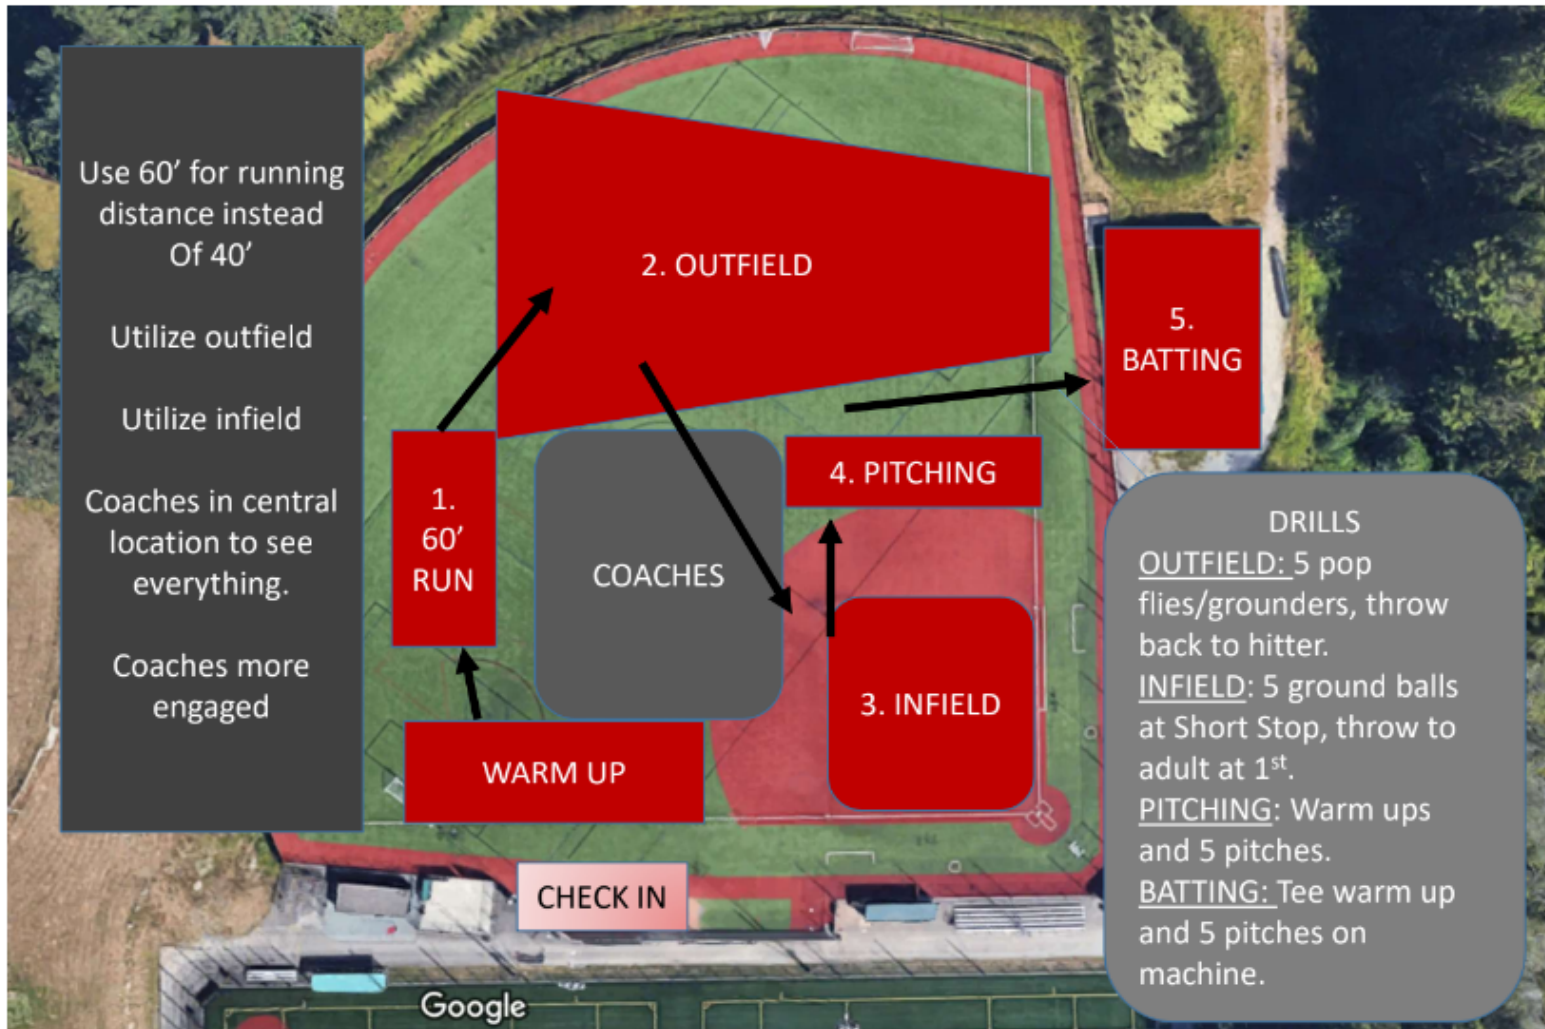

Eastlake Little League
 Competitive Evaluation Schedule
 Saturday, February 1, 2020
 Eastlake High School Baseball Field

		Last Name Begins with:	Session
<u>ALL 12 YEAR OLDS</u> Or Players who played Majors in 2019	Group A	A-M	10:00 AM
		N-Z	10:25 AM
<u>ALL PLAYERS WHO PLAYED COAST IN 2019</u> Or 11 Year Olds who did not play in 2019	Group B	A-M	11:00 AM
		N-Z	11:25 AM
<u>ALL PLAYERS WHO PLAYED AAA IN 2019</u> Or 10 Year Olds who did not play in 2019	Group C	A-M	11:50 AM
		N-Z	12:25 PM
<u>ALL PLAYERS WHO PLAYED AA IN 2019</u> Or 9 Year Olds who did not fit into an above category	Group D	A-Z	12:50 PM

NOTE: PLEASE ARRIVE 15 MINUTES BEFORE YOUR SCHEDULED START TIME TO ALLOW FOR THE CHECK IN PROCESS AND WARM UP

Eastlake Little League
Competitive Evaluations
Field Layout

Eastlake Little League
Competitive Evaluation Schedule - Makeup
Session Monday, February 3, 2020
Eastlake High School Baseball Field Cages Building

Session

<u>All Players who played Majors or Coast in 2019</u>	Group A & B		5:30 PM
<u>ALL PLAYERS WHO PLAYED AAA or AA in 2019</u>	Group C & D		6:00 PM

NOTE: PLEASE ARRIVE 15 MINUTES BEFORE YOUR SCHEDULED START TIME TO ALLOW FOR THE CHECK IN PROCESS AND WARM UP