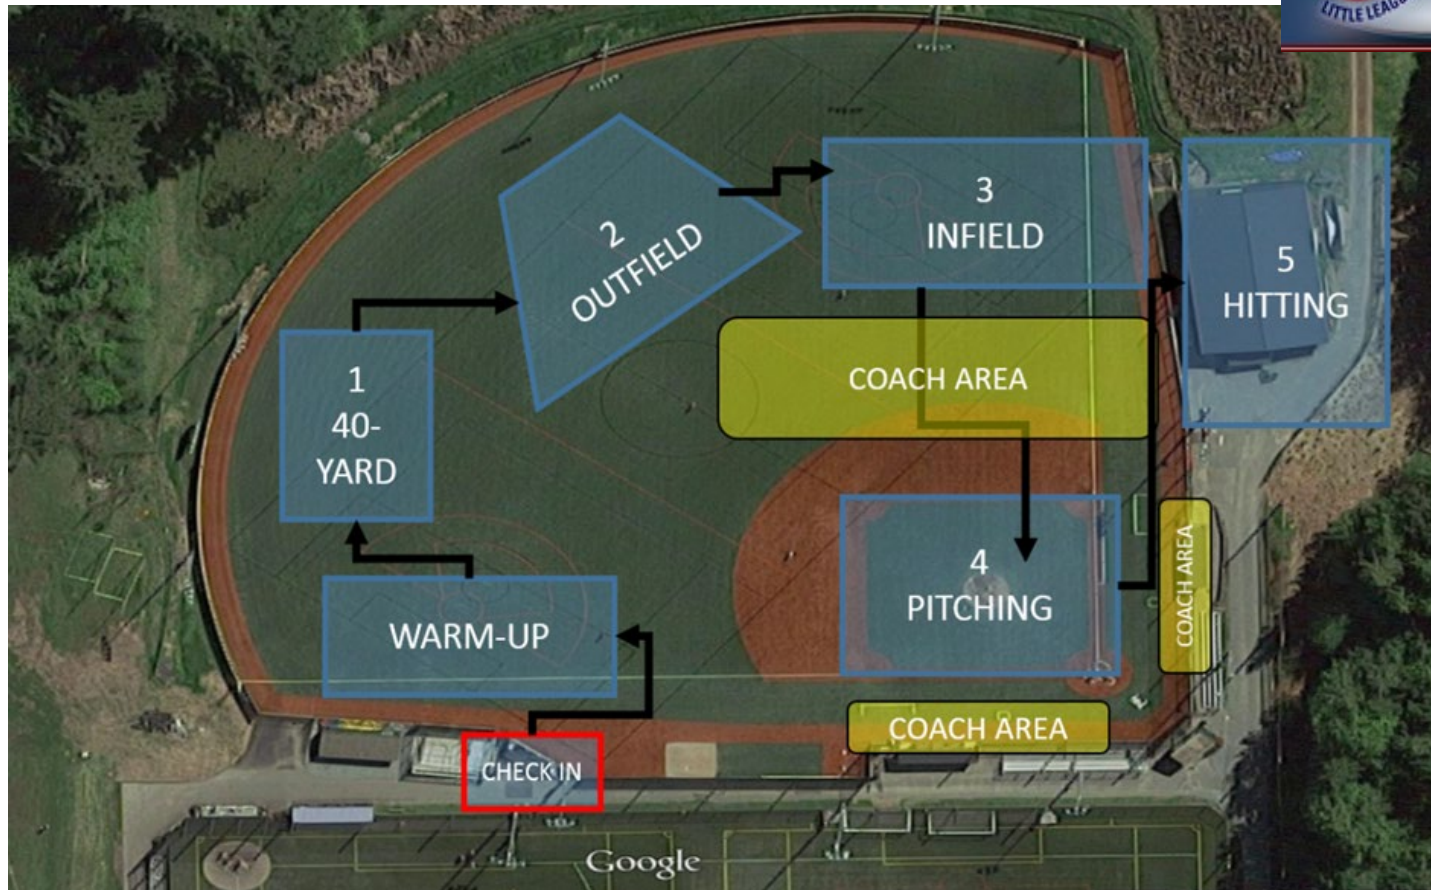

Eastlake Little League
 Competitive Evaluation Schedule
 Saturday, February 2, 2019
 Eastlake High School Baseball Field

Last Name Begins with: Session

<u>ALL 12 YEAR OLDS</u> Or Players who played Majors in 2018	Group A	A-G	9:15 AM
		H-M	9:30 AM
		N-S	9:45 AM
		T-Z	10:00 AM
<u>ALL PLAYERS WHO PLAYED COAST IN 2018</u> Or 11 Year Olds who did not play in 2018	Group B	A-G	10:30 AM
		H-M	10:45 AM
		N-S	11:00 AM
		T-Z	11:15 AM
<u>ALL PLAYERS WHO PLAYED AAA IN 2018</u> Or 10 Year Olds who did not play in 2018	Group C	A-G	11:45 AM
		H-M	12:00 PM
		N-S	12:15 PM
		T-Z	12:30 PM
<u>ALL PLAYERS WHO PLAYED AA IN 2018</u> Or 9 Year Olds who did not fit into an above category	Group D	A-G	1:00 PM
		H-M	1:15 PM
		N-S	1:30 PM
		T-Z	1:45 PM

NOTE: PLEASE ARRIVE 15 MINUTES BEFORE YOUR SCHEDULED START TIME TO ALLOW FOR THE CHECK IN PROCESS AND WARM UP

Eastlake Little League
Competitive Evaluations
Field Layout

Eastlake Little League
Competitive Evaluation Schedule - Makeup Session
Monday, February 4, 2019
Eastlake High School Baseball Field Cages Building

Session

<u>All Players who played Majors or Coast in 2018</u>	Group A & B		5:00 PM
<u>ALL PLAYERS WHO PLAYED AAA or AA in 2018</u>	Group C & D		5:45 PM

NOTE: PLEASE ARRIVE 15 MINUTES BEFORE YOUR SCHEDULED START TIME TO ALLOW FOR THE CHECK IN PROCESS AND WARM UP